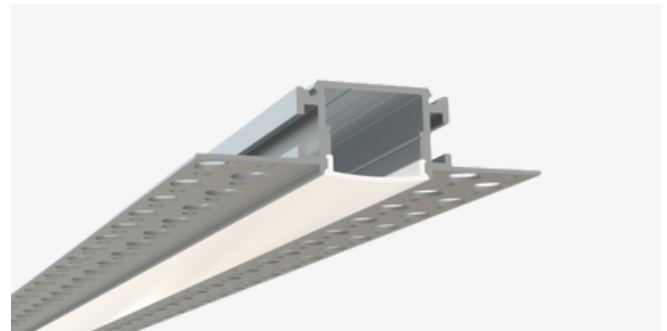

TL-041-S-94

Trimless Mud-In LED Channel

Description

The TL-041-S-94 is a trimless mud-in LED channel. It includes a channel, lens and end caps. Available in 94" sections.

Features

- Compatible with all of EnoLED's LED Tapes
- Hotspot-free with most LED Tapes
- Aluminium Finish
- Available in 94" sections
- Field Cuttable
- Includes a channel, lens and end caps
- Max tape width: 0.80" (20.50mm)

Dimensions

TL-041-S-94

Width (outside): 0.93" (23.50mm)

Width (inside): 0.80" (20.50mm)

Height: 0.61" (15.50mm)

Length: 0.96" (2.44mm)

Ordering Information

Ordering Code	Description
TL-041-S-94	94" Channel kit - Includes 1 channel, 1 cover lens, 2 end caps
TL-041-S-94-CL	94" Cover lens
TL-041-S-94-EC-P2	End caps - 2 pair pack includes 2 open, 2 closed
TL-041-S-94-EC-P10	End caps - 10 pair pack includes 10 open, 10 closed