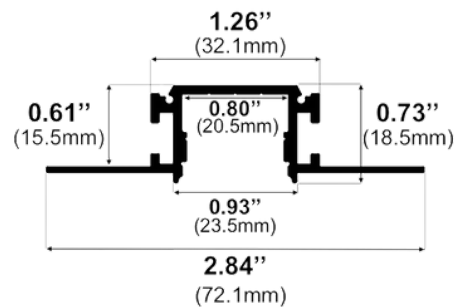

TL-041-S-94

Trimless Mud-In LED Channel

Description

The TL-041-S-94 is a trimless mud-in LED channel. It includes a channel, lens and end caps. Available in 94" sections.

Features

- Compatible with all of EnoLED's LED Tapes
- Hotspot-free with most LED Tapes
- Aluminium Finish
- Available in 94" sections
- Field Cuttable
- Includes a channel, lens and end caps
- Max tape width: 0.80" (20.50mm)

Dimensions

TL-041-S-94

Width (outside): 0.93" (23.50mm)

Width (inside): 0.80" (20.50mm)

Height: 0.61" (15.50mm)

Length: 0.96" (2.44mm)

Ordering Information

Ordering Code	Description
TL-041-S-94	94" Channel kit - Includes 1 channel, 1 cover lens, 2 end caps
TL-041-S-94-CL	94" Cover lens
TL-041-S-94-EC-P2	End caps - 2 pair pack includes 2 open, 2 closed
TL-041-S-94-EC-P10	End caps - 10 pair pack includes 10 open, 10 closed