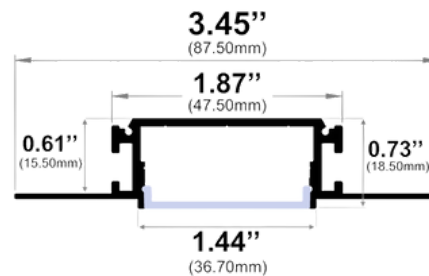

TL-066-S-94

Trimless Mud-In LED Channel

Description

The TL-066-S-94 is a trimless mud-in LED channel. It includes a channel, lens and end caps. Available in 94" sections.

Features

- Compatible with all of EnoLED's LED Tapes
- Hotspot-free with most LED Tapes
- Aluminium Finish
- Available in 94" sections
- Field Cuttable
- Includes a channel, lens and end caps
- Max tape width: 1.18" (30.00mm)

Dimensions

TL-066-S-94

Width (outside): 1.44" (36.70mm)

Width (inside): 1.18" (30.00mm)

Height: 0.61" (15.50mm)

Length: 0.96" (2.44mm)

Ordering Information

Ordering Code	Description
TL-066-S-94	94" Channel kit - Includes 1 channel, 1 cover lens, 2 end caps
TL-066-S-94-CL	94" Cover lens
TL-066-S-94-EC-P2	End caps - 2 pair pack includes 2 open, 2 closed
TL-066-S-94-EC-P10	End caps - 10 pair pack includes 10 open, 10 closed