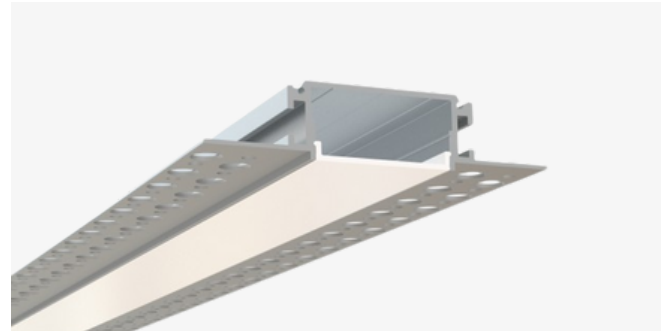

TL-066-S-94

Trimless Mud-In LED Channel

Description

The TL-066-S-94 is a trimless mud-in LED channel. It includes a channel, lens and end caps. Available in 94" sections.

Features

- Compatible with all of EnoLED's LED Tapes
- Hotspot-free with most LED Tapes
- Aluminium Finish
- Available in 94" sections
- Field Cuttable
- Includes a channel, lens and end caps
- Max tape width: 1.18" (30.00mm)

Dimensions

TL-066-S-94

Width (outside): 1.44" (36.70mm)

Width (inside): 1.18" (30.00mm)

Height: 0.61" (15.50mm)

Length: 0.96" (2.44mm)

Ordering Information

Ordering Code	Description
TL-066-S-94	94" Channel kit - Includes 1 channel, 1 cover lens, 2 end caps
TL-066-S-94-CL	94" Cover lens
TL-066-S-94-EC-P2	End caps - 2 pair pack includes 2 open, 2 closed
TL-066-S-94-EC-P10	End caps - 10 pair pack includes 10 open, 10 closed