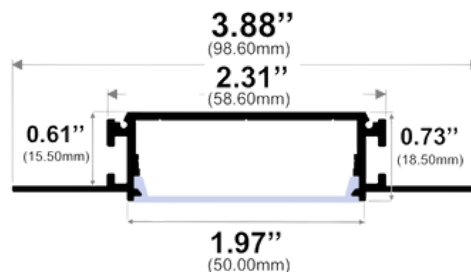

### Description

The TL-071-S-94 is a trimless mud-in LED channel. It includes a channel, lens and end caps. Available in 94" sections.

### Features

- Compatible with all of EnoLED's LED Tapes
- Hotspot-free with most LED Tapes
- Aluminium Finish
- Available in 94" sections
- Field Cuttable
- Includes a channel, lens and end caps
- Max tape width: 1.77" (45.00mm)

### Dimensions

TL-071-S-94

**Width (outside):** 1.97" (50.00mm)

**Width (inside):** 1.77" (45.00mm)

**Height:** 0.61" (15.50mm)

**Length:** 0.96" (2.44mm)