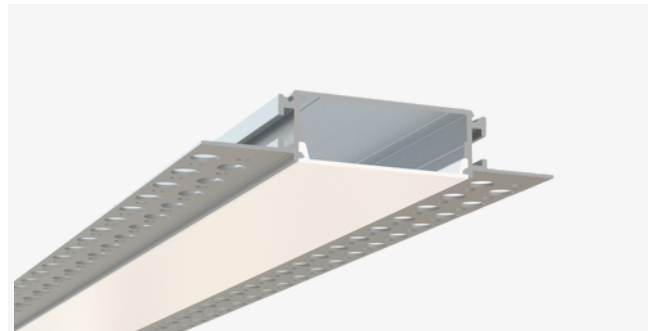

## Trimless Mud-In LED Channel

### Description

The TL-071-S-94 is a trimless mud-in LED channel. It includes a channel, lens and end caps. Available in 94" sections.

### Features

- Compatible with all of EnoLED's LED Tapes
- Hotspot-free with most LED Tapes
- Aluminium Finish
- Available in 94" sections
- Field Cuttable
- Includes a channel, lens and end caps
- Max tape width: 1.77" (45.00mm)

### Dimensions

TL-071-S-94

**Width (outside):** 1.97" (50.00mm)

**Width (inside):** 1.77" (45.00mm)

**Height:** 0.61" (15.50mm)

**Length:** 0.96" (2.44mm)